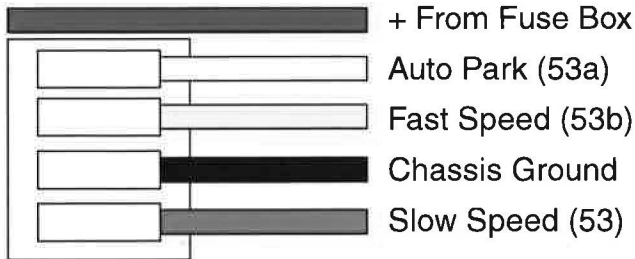

Wiring for 17-2807 Wiper Motor 12-Volt

Wiring may vary by year – be certain to check your Service Manual for the appropriate connections for your application.

**To be used with steering column mounted
style switches only**