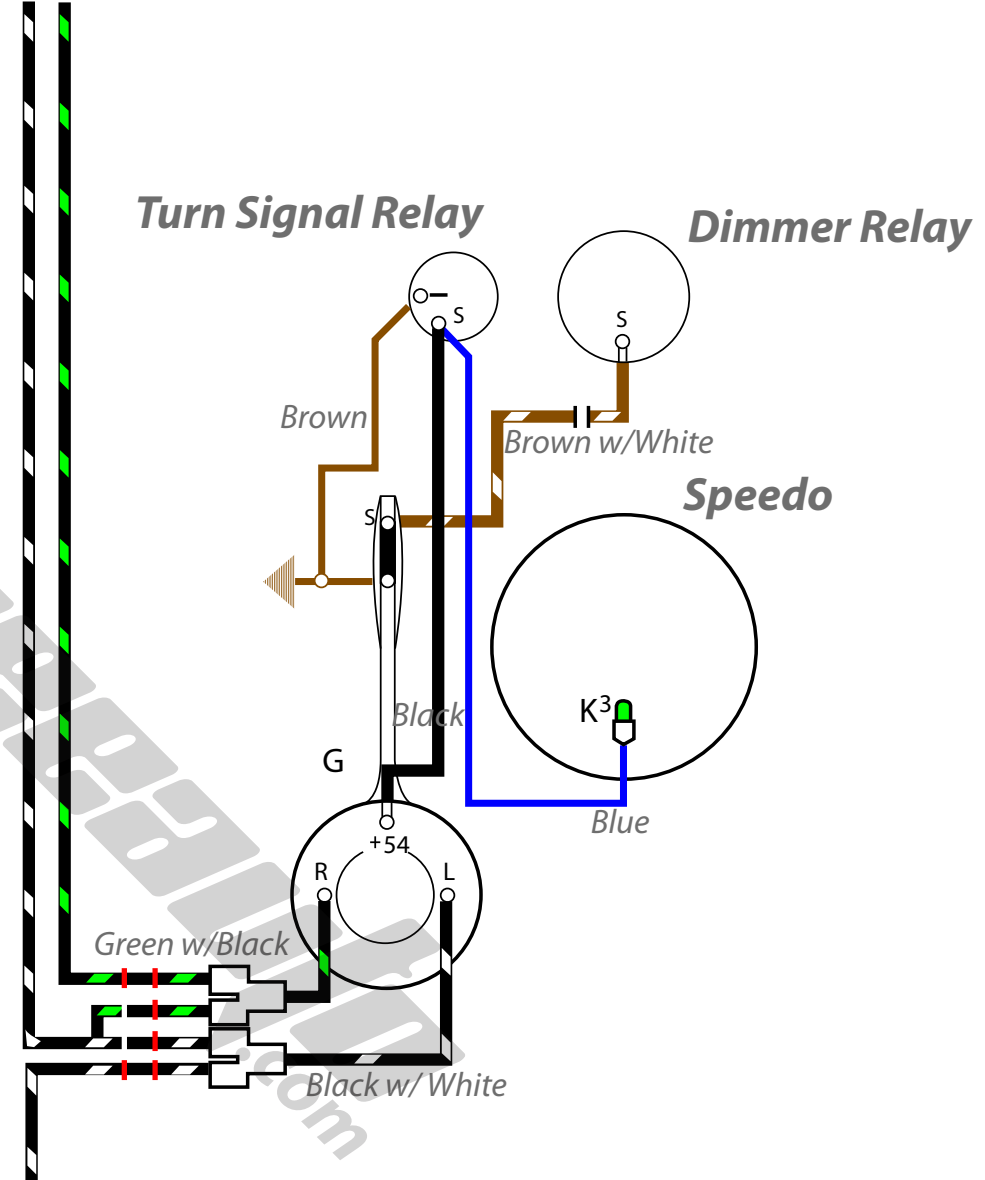

98-9576-0

Do NOT connect Dimmer Switch (Brown & Brown w/ White wires) on early vehicles.

99-4386-02/10

98-9576-0

Do NOT connect Dimmer Switch (Brown & Brown w/ White wires) on early vehicles.

99-4386-02/10