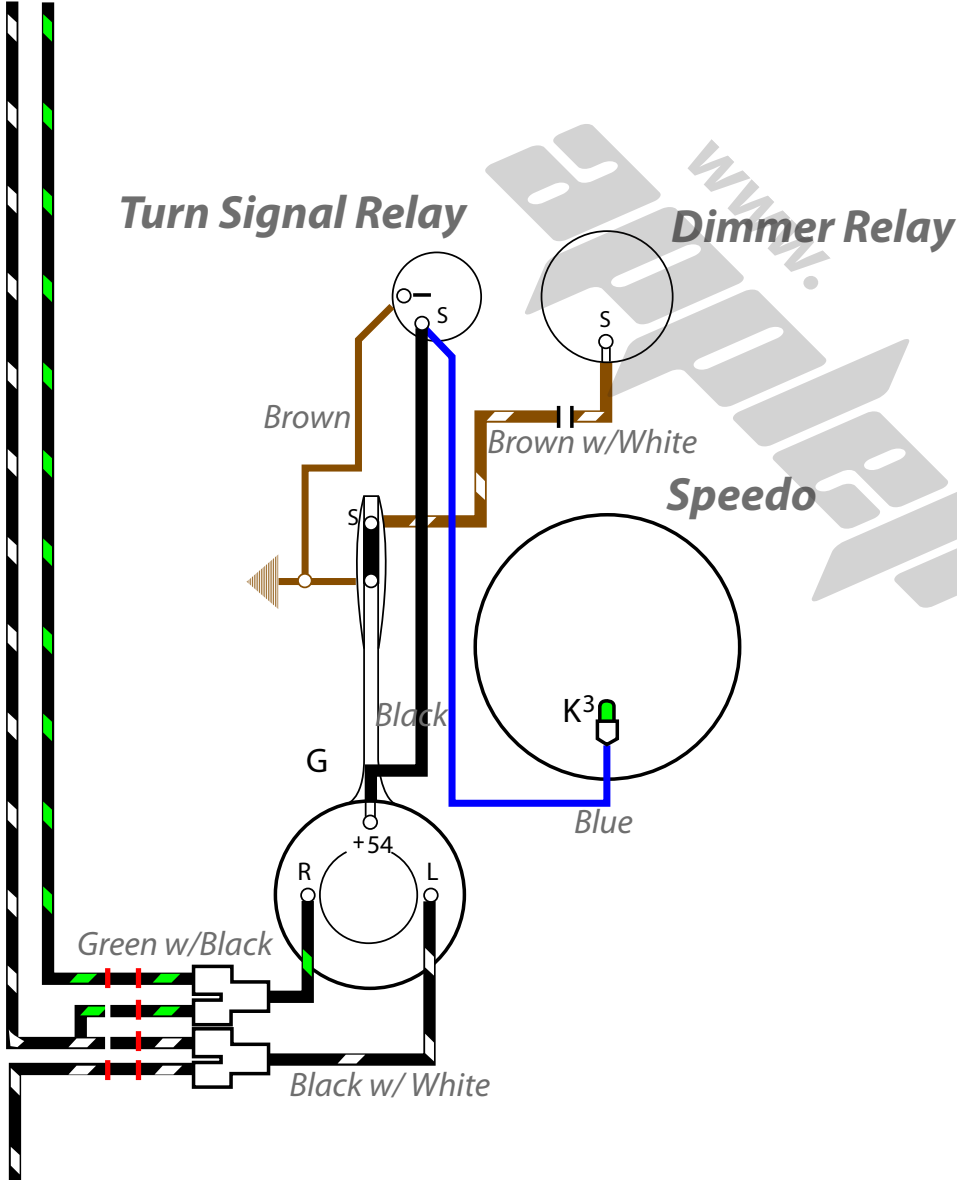

98-9576-0

Do NOT connect Dimmer Switch (Brown & Brown w/ White wires) on early vehicles.

99-4386-02/10

98-9576-0

Do NOT connect Dimmer Switch (Brown & Brown w/ White wires) on early vehicles.

99-4386-02/10